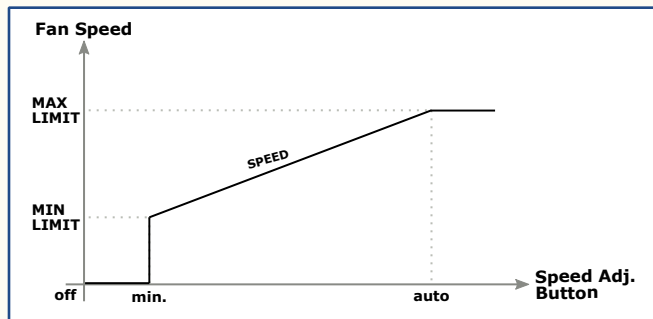

Exact control

Control the fan speed with adjustment button between minimum and maximum limits.

qbit Control

İstanbul Üniversitesi
Teknopark No:312
Avcılar / İSTANBUL

www.qbitcontrol.com

0212 691 61 31

info@qbitcontrol.com